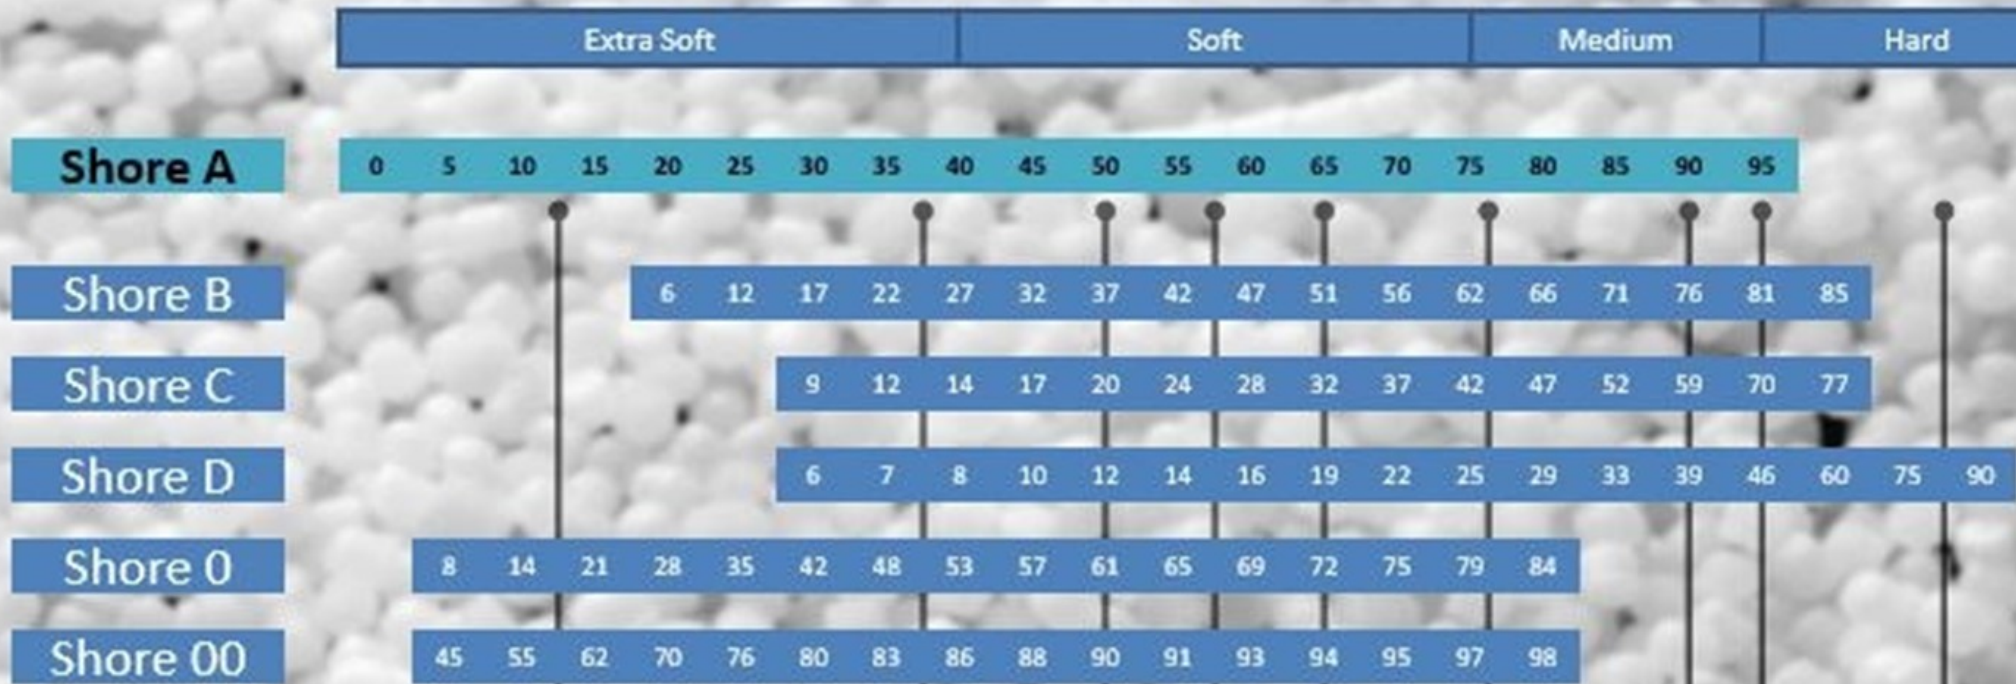

SHORE A HARDNESS SCALE CROSS REFERENCES

800-920-8033

Stocking programs - JIT deliveries
 Blending Services - Small Lot Colors
 partners with key Strategic Suppliers
 Material & Part Design Recommendations

FOCUSED ON YOU.

A New Type of Plastic Distributor